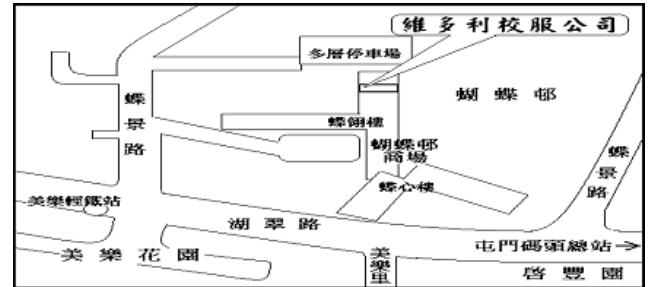

屯門店* 電話：2404 0177
湖翠路一號蝴蝶廣場地下 R165 號舖