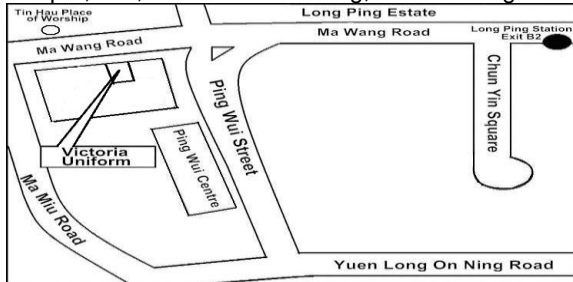

維多利校服公司 Victoria Uniform

Outlets' Location :

Sheung Wan Shop Tel: 2815 2673
8/F, Bonham Centre, 79-85 Bonham Strand, Sheung Wan

Tuen Mun Shop* Tel: 2404 0177
Shop R165, G/F, Butterfly Plaza, 1 Wu Chui Road

Yuen Long Shop* Tel: 2321 9282
Shop 6, G/F, Fook Shun Building, 51 Ma Wang Road

**Not applicable for MPhil/EdD/PhD graduands*

Tai Po Shop Tel: 2662 3819
Shop 3, G/F, Tai Wing House, Tai Yuen Estate

維多利校服公司