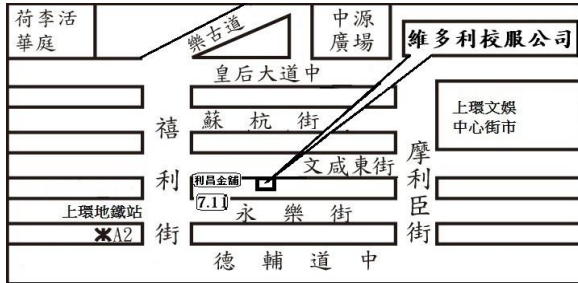

維多利校服公司

Victoria Uniform

分店地址：

上環店 電話：2815 2673
文咸東街 79-85 號 文咸中心 8 樓全層