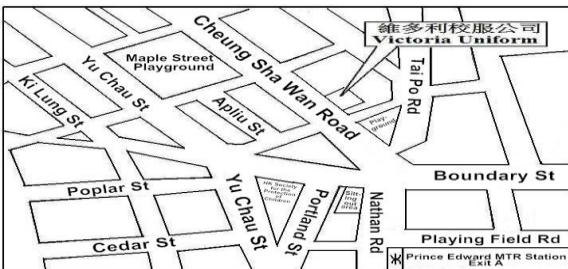

*Not applicable for MPhil/EdD/PhD graduands

Prince Edward Shop Tel: 3188 9762
G/F, Hang Moon Building, 38 Cheung Sha Wan Rd.