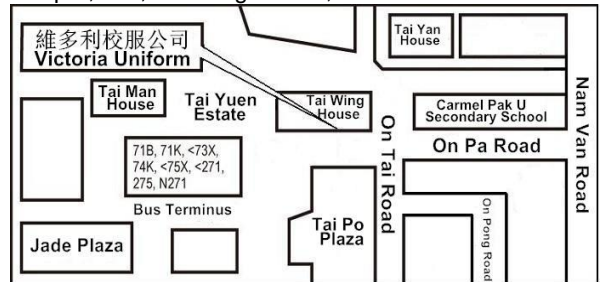

*Not applicable for MPhil/EdD/PhD graduands

Tai Po Shop Tel: 2662 3819
Shop 3, G/F, Tai Wing House, Tai Yuen Estate